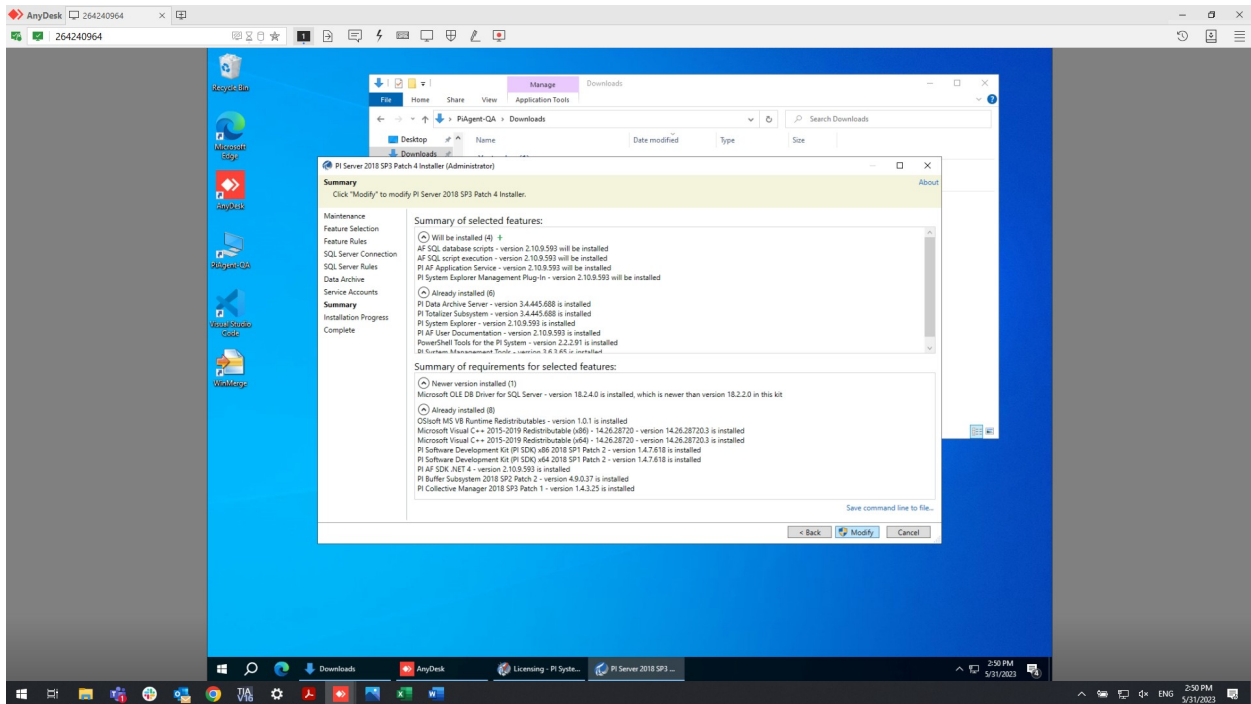

Install SQL Server Express version before installing OSI Asset Framework.

The SQL Server can be detected automatically.

Installation completed.