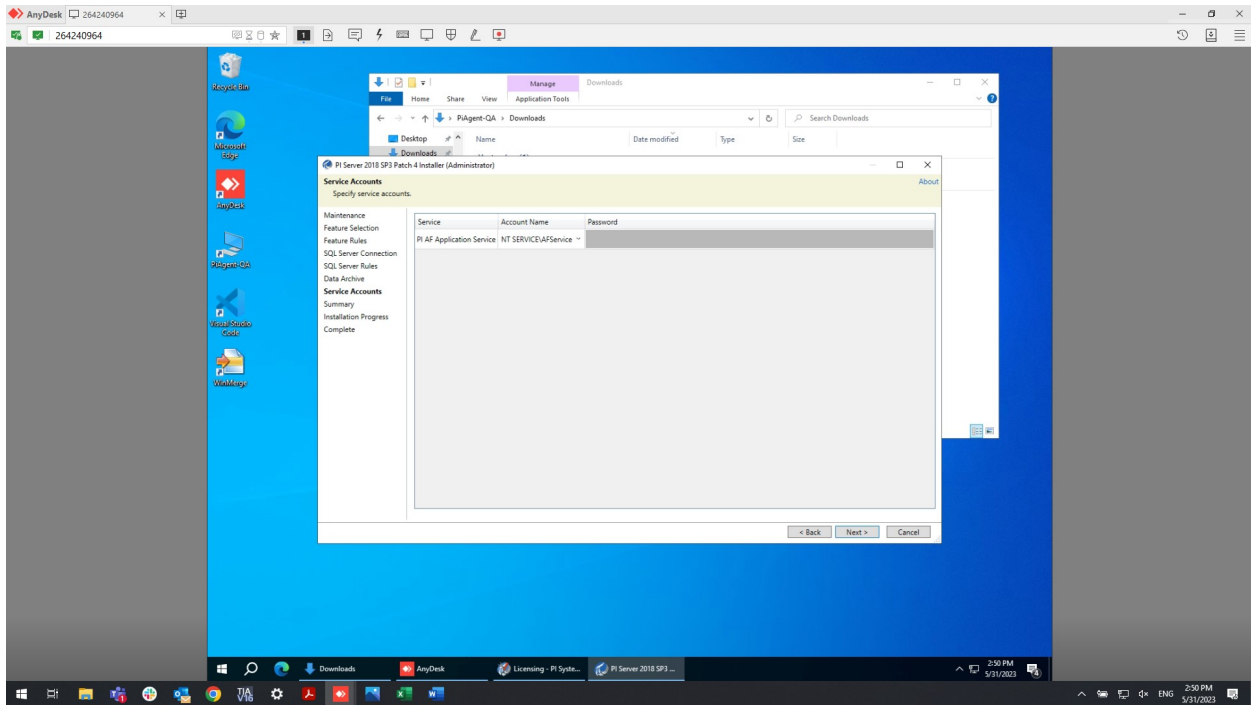

Install SQL Server Express version before installing OSI Asset Framework.

The SQL Server can be detected automatically.

Installation completed.