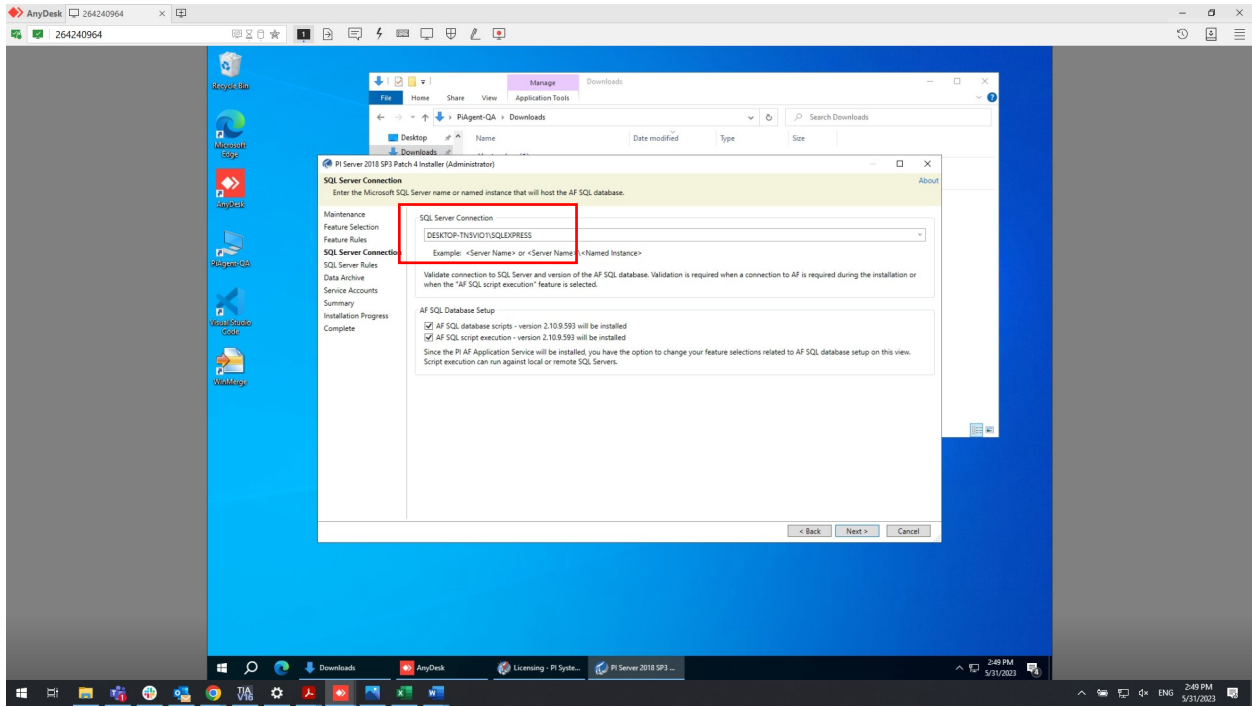

Install SQL Server Express version before installing OSI Asset Framework.

The SQL Server can be detected automatically.

Installation completed.