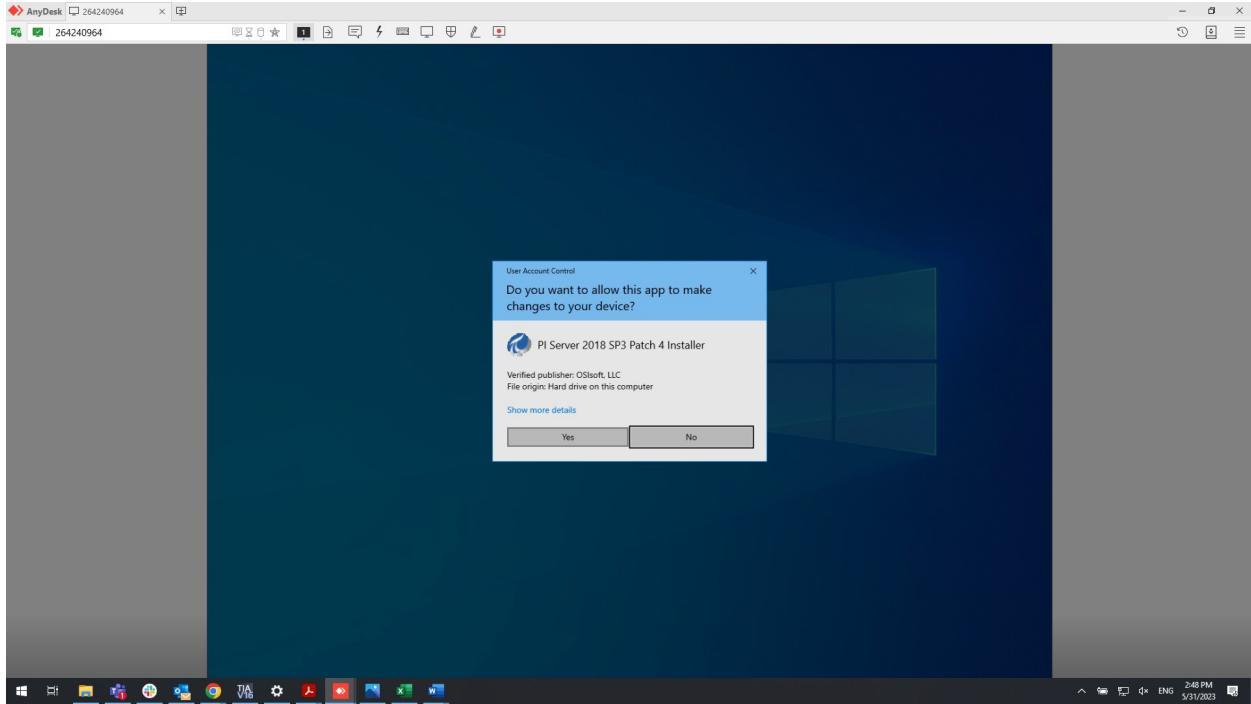

Install SQL Server Express version before installing OSI Asset Framework.

The SQL Server can be detected automatically.

Installation completed.