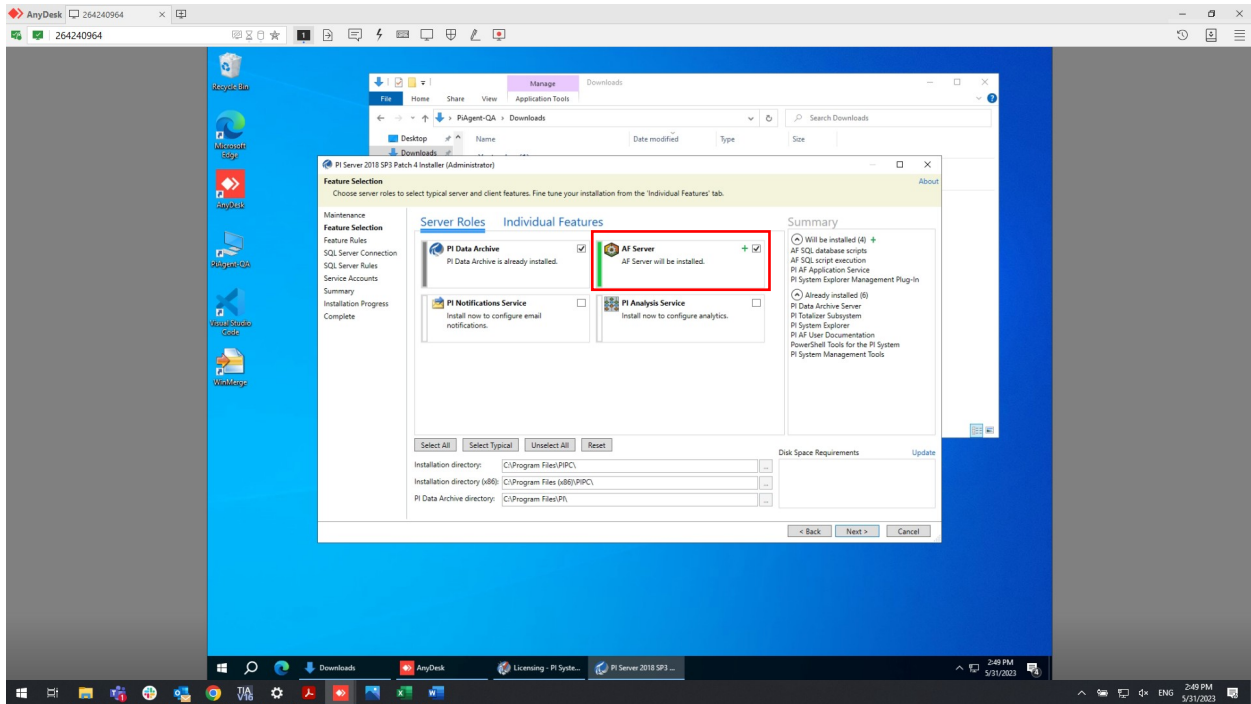

Install SQL Server Express version before installing OSI Asset Framework.

The SQL Server can be detected automatically.

Installation completed.