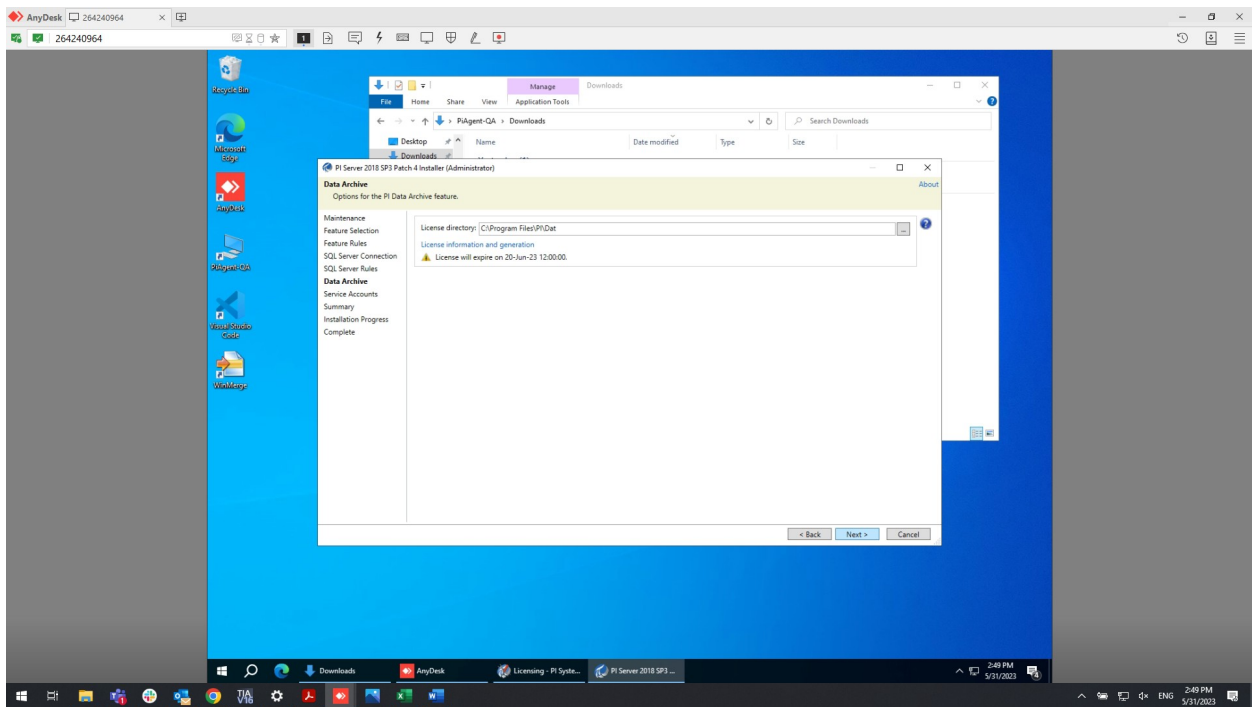

Install SQL Server Express version before installing OSI Asset Framework.

The SQL Server can be detected automatically.

Installation completed.