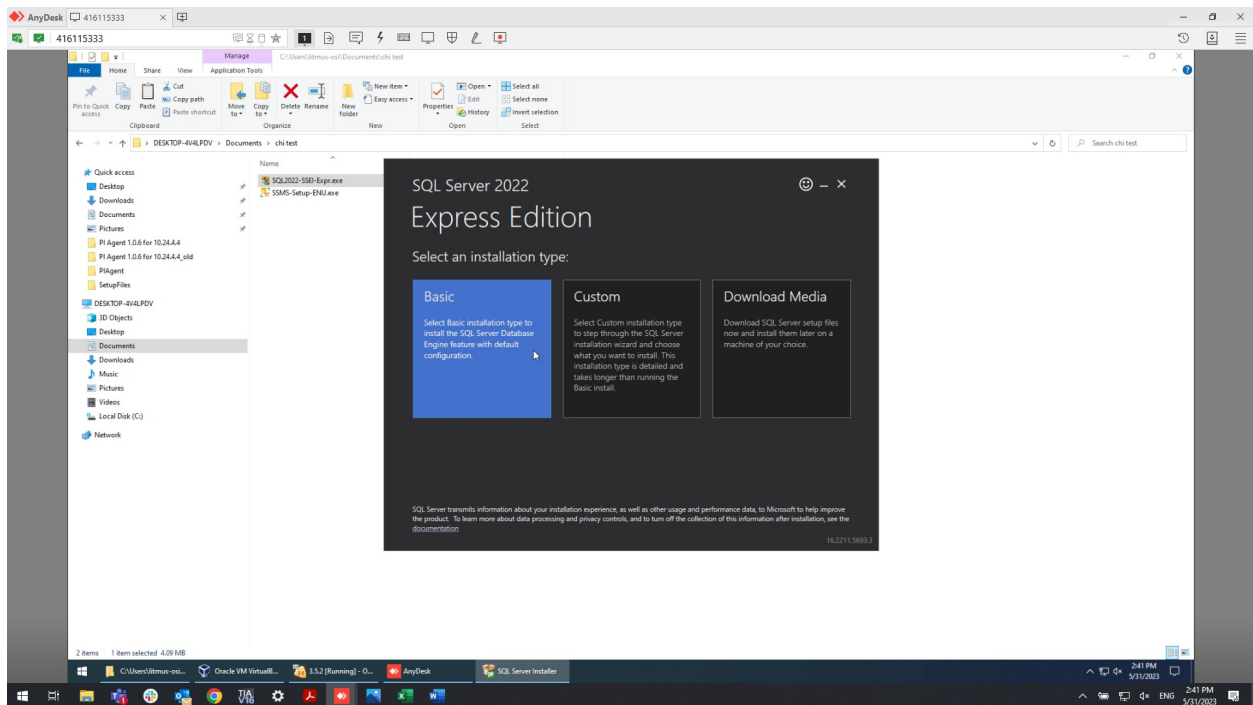

Install SQL Server Express version before installing OSI Asset Framework.

The SQL Server can be detected automatically.

Installation completed.