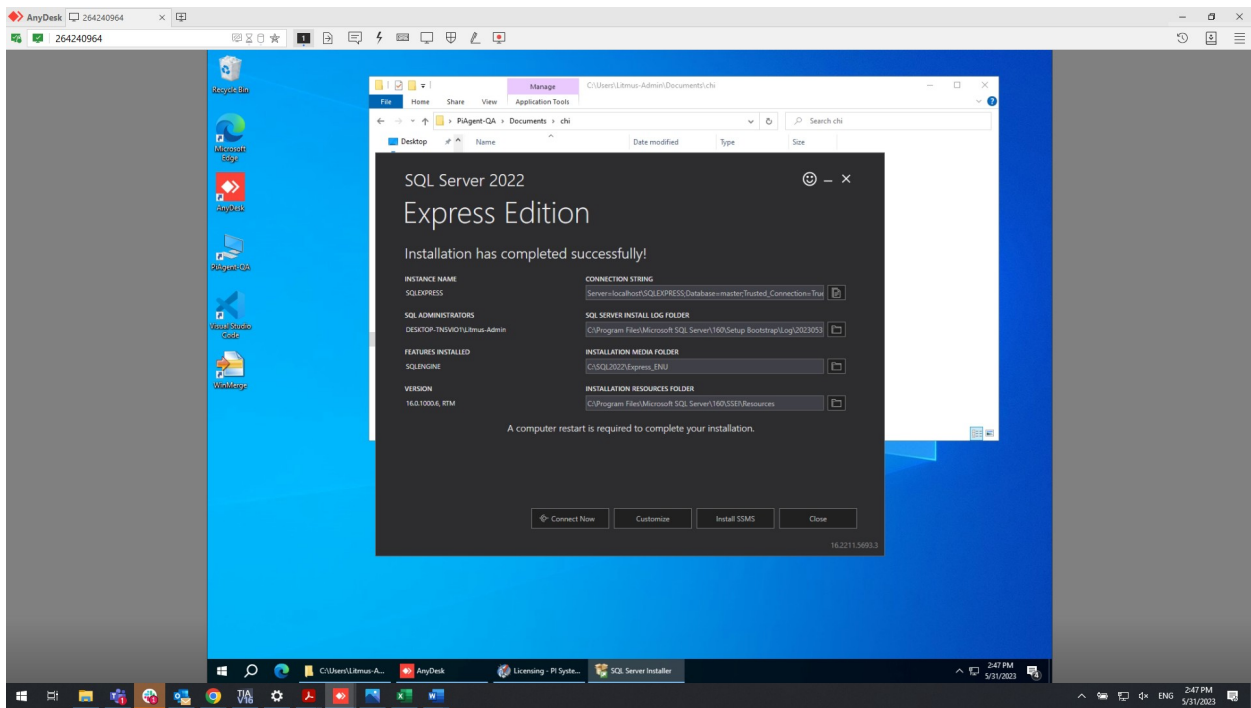

Install SQL Server Express version before installing OSI Asset Framework.

The SQL Server can be detected automatically.

Installation completed.