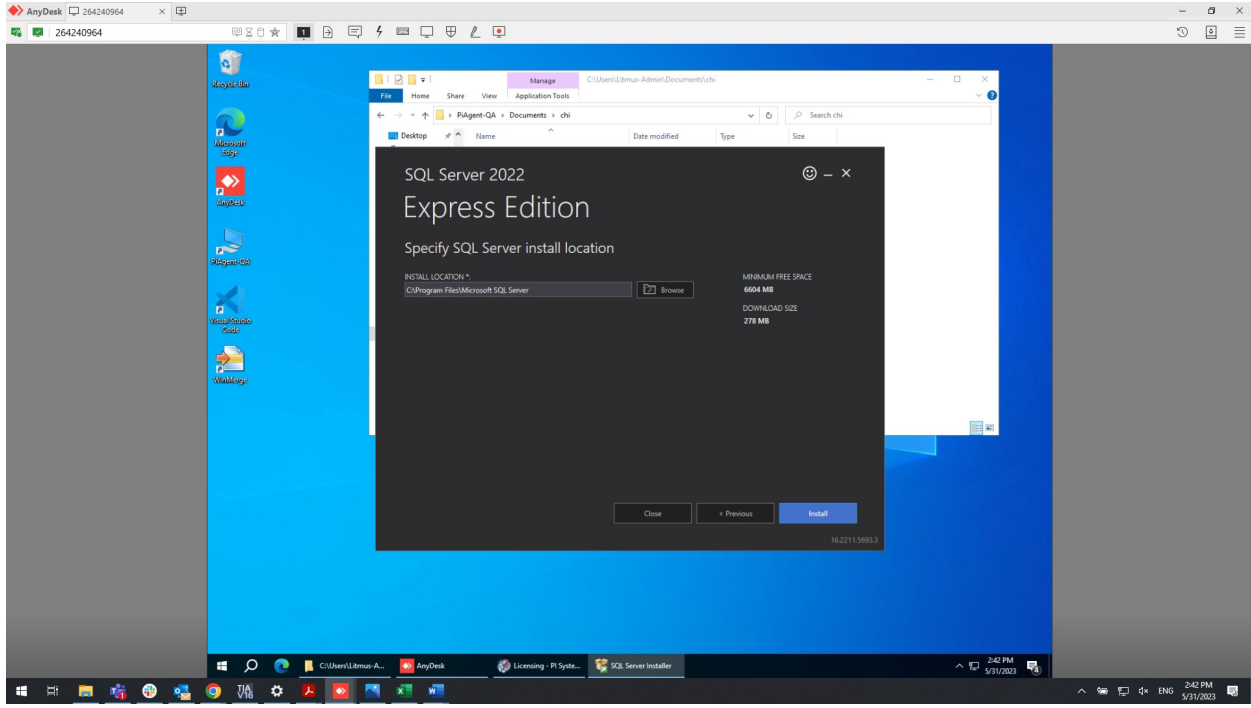

Install SQL Server Express version before installing OSI Asset Framework.

The SQL Server can be detected automatically.

Installation completed.